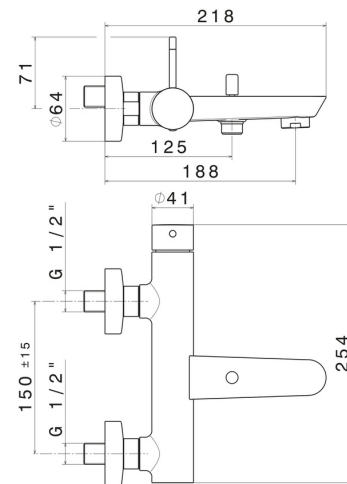

O'RAMA

68440.61.020

Single lever exposed bath mixer automatic diverter
bath/shower set - finish PVD Glossy Gold

PVD Glossy Gold

FEATURES

Material	Brass
Installation	Wall mounted
Control type	Single lever
Diverter type	Automatic diverter
Water mixing	Mechanical

TECHNICAL DRAWING

O'RAMA

68440.61.020

Single lever exposed bath mixer automatic diverter bath/shower set - finish PVD Glossy Gold

AVAILABLE FINISHES

61.020

PVD Glossy Gold

01.093