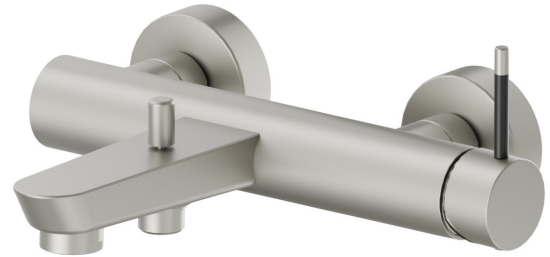

# O'RAMA

**68440.M2.070**

Single lever exposed bath mixer automatic diverter  
bath/shower set - finish Titanium Satin - Matt black

Titanium Satin - Matt black

## FEATURES

Material	<b>Brass</b>
Installation	<b>Wall mounted</b>
Control type	<b>Single lever</b>
Diverter type	<b>Automatic diverter</b>
Water mixing	<b>Mechanical</b>

## TECHNICAL DRAWING

**O'RAMA**

**68440.M2.070**

Single lever exposed bath mixer automatic diverter bath/shower set - finish Titanium Satin - Matt black

**AVAILABLE FINISHES**

---

**M2.070**

Titanium Satin - Matt black