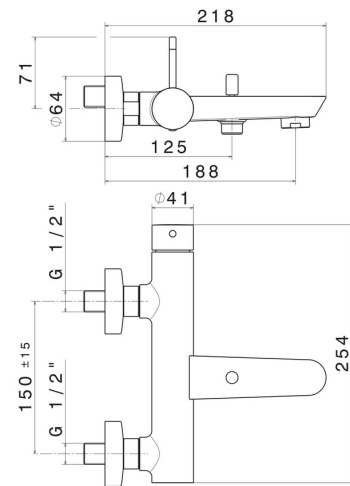

## TECHNICAL DRAWING

**O'RAMA**

**68440.M2.070**

Single lever exposed bath mixer automatic diverter bath/shower set - finish Titanium Satin - Matt black

**AVAILABLE FINISHES**

---

**M2.070**

Titanium Satin - Matt black