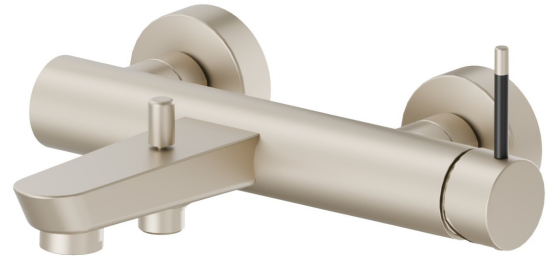

O'RAMA

68440.M2.071

Single lever exposed bath mixer automatic diverter
bath/shower set - finish Gold Satin - Matt black

Gold Satin - Matt black

FEATURES

| | |
|---------------|---------------------------|
| Material | Brass |
| Installation | Wall mounted |
| Control type | Single lever |
| Diverter type | Automatic diverter |
| Water mixing | Mechanical |

TECHNICAL DRAWING

O'RAMA

68440.M2.071

Single lever exposed bath mixer automatic diverter bath/shower set - finish Gold Satin - Matt black

AVAILABLE FINISHES

M2.071

Gold Satin - Matt black

01.093

finish Matt Black

05.093

finish Chrome - Matt Black

61.020

finish PVD Glossy Gold

M2.070

finish Titanium Satin - Matt black

M2.072

finish Copper Satin - Matt black

M2.075

finish Copper Glossy