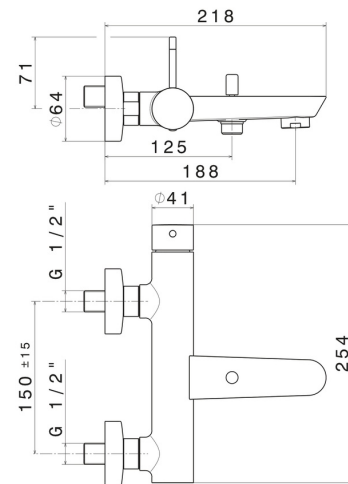

O'RAMA

68440.M2.071

Single lever exposed bath mixer automatic diverter
bath/shower set - finish Gold Satin - Matt black

Gold Satin - Matt black

FEATURES

| | |
|---------------|---------------------------|
| Material | Brass |
| Installation | Wall mounted |
| Control type | Single lever |
| Diverter type | Automatic diverter |
| Water mixing | Mechanical |

TECHNICAL DRAWING

O'RAMA

68440.M2.071

Single lever exposed bath mixer automatic diverter bath/shower set - finish Gold Satin - Matt black

AVAILABLE FINISHES

M2.071

Gold Satin - Matt black

01.093