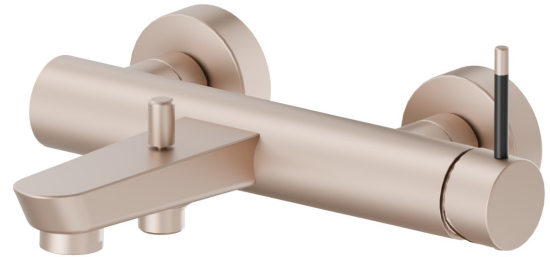

# O'RAMA

**68440.M2.072**

Single lever exposed bath mixer automatic diverter  
bath/shower set - finish Copper Satin - Matt black

Copper Satin - Matt black

## FEATURES

Material	<b>Brass</b>
Installation	<b>Wall mounted</b>
Control type	<b>Single lever</b>
Diverter type	<b>Automatic diverter</b>
Water mixing	<b>Mechanical</b>

## TECHNICAL DRAWING

**O'RAMA**

**68440.M2.072**

Single lever exposed bath mixer automatic diverter bath/shower set - finish Copper Satin - Matt black

**AVAILABLE FINISHES**

---

**M2.072**

Copper Satin - Matt black

**01.093**

finish Matt Black

**05.093**

finish Chrome - Matt Black

**61.020**

finish PVD Glossy Gold

**M2.070**

finish Titanium Satin - Matt black