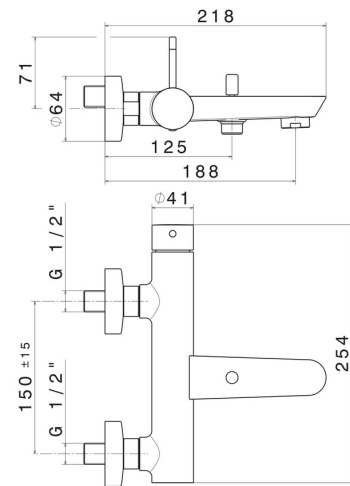

TECHNICAL DRAWING