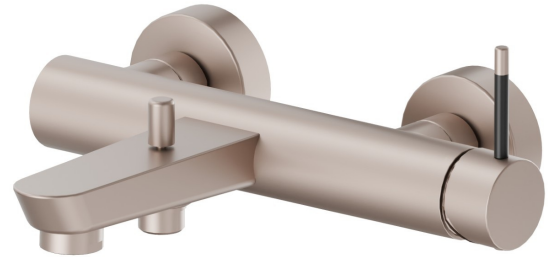

# O'RAMA

**68440.M2.075**

Single lever exposed bath mixer automatic diverter  
bath/shower set - finish Copper Glossy

## FEATURES

Material	<b>Brass</b>
Installation	<b>Wall mounted</b>
Control type	<b>Single lever</b>
Diverter type	<b>Automatic diverter</b>
Water mixing	<b>Mechanical</b>

## TECHNICAL DRAWING

**O'RAMA**

**68440.M2.075**

Single lever exposed bath mixer automatic diverter bath/shower set - finish Copper Glossy

**AVAILABLE FINISHES**

---

**M2.075**

Copper Glossy