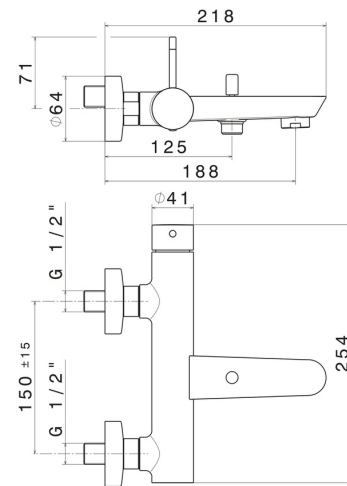

TECHNICAL DRAWING