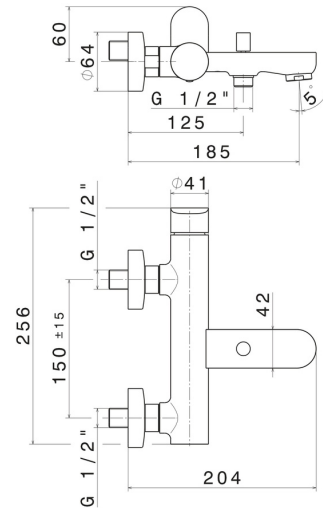

LINFA II

69440.01.014

Single lever exposed bath mixer automatic diverter
bath/shower set - finish Matt White

FEATURES

Material	Brass
Installation	Wall mounted
Control type	Single lever
Diverter type	Automatic diverter
Water mixing	Mechanical

TECHNICAL DRAWING

LINFA II

69440.01.014

Single lever exposed bath mixer automatic diverter bath/shower set - finish Matt White

AVAILABLE FINISHES

01.014

Matt White

01.093