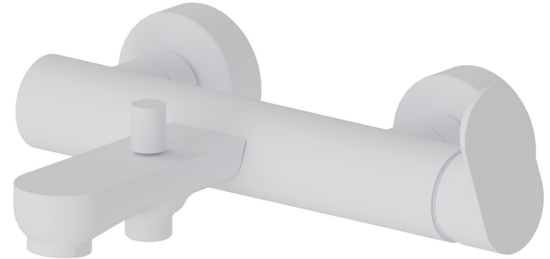

LINFA II

69440.01.014

Single lever exposed bath mixer automatic diverter
bath/shower set - finish Matt White

FEATURES

Material	Brass
Installation	Wall mounted
Control type	Single lever
Diverter type	Automatic diverter
Water mixing	Mechanical

TECHNICAL DRAWING

LINFA II

69440.01.014

Single lever exposed bath mixer automatic diverter bath/shower set - finish Matt White

AVAILABLE FINISHES

01.014

Matt White

01.093