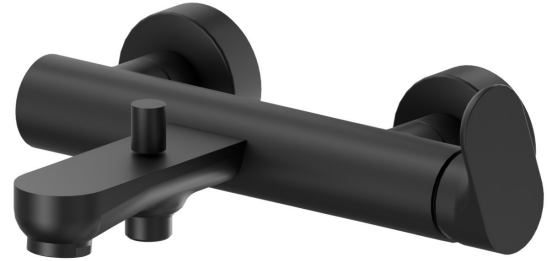

LINFA II

69440.01.093

Single lever exposed bath mixer automatic diverter
bath/shower set - finish Matt Black

FEATURES

Material	Brass
Installation	Wall mounted
Control type	Single lever
Diverter type	Automatic diverter
Water mixing	Mechanical

TECHNICAL DRAWING

LINFA II

69440.01.093

Single lever exposed bath mixer automatic diverter bath/shower set - finish Matt Black

AVAILABLE FINISHES

 **01.093**
Matt Black

 **01.014**
finish Matt White

 **21.018**
finish Chrome

 **M0.070**
finish Titanium Satin

 **M0.071**
finish Gold Satin

 **M0.072**
finish Copper Satin

 **M0.075**
finish Copper Glossy