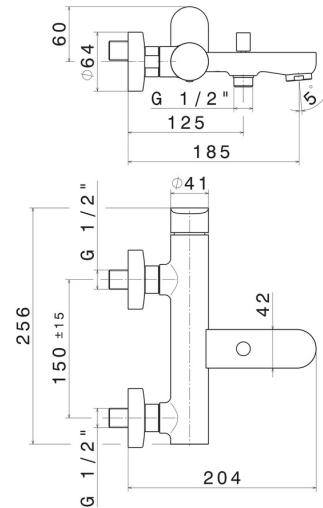

LINFA II

69440.01.093

Single lever exposed bath mixer automatic diverter
bath/shower set - finish Matt Black

FEATURES

Material	Brass
Installation	Wall mounted
Control type	Single lever
Diverter type	Automatic diverter
Water mixing	Mechanical

TECHNICAL DRAWING

LINFA II

69440.01.093

Single lever exposed bath mixer automatic diverter bath/shower set - finish Matt Black

AVAILABLE FINISHES

 **01.093**
Matt Black

 **01.014**
finish Matt White

 **21.018**
finish Chrome