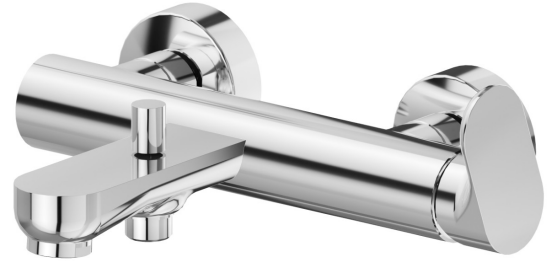

LINFA II

69440.21.018

Single lever exposed bath mixer automatic diverter
bath/shower set - finish Chrome

FEATURES

Material	Brass
Installation	Wall mounted
Control type	Single lever
Diverter type	Automatic diverter
Water mixing	Mechanical

TECHNICAL DRAWING

LINFA II

69440.21.018

Single lever exposed bath mixer automatic diverter bath/shower set - finish Chrome

AVAILABLE FINISHES

21.018

Chrome

01.014

finish Matt White

01.093

finish Matt Black

M0.070

finish Titanium Satin

M0.071

finish Gold Satin

M0.072

finish Copper Satin

M0.075

finish Copper Glossy