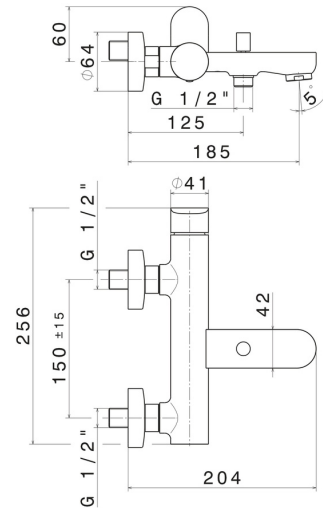

LINFA II

69440.21.018

Single lever exposed bath mixer automatic diverter
bath/shower set - finish Chrome

FEATURES

Material	Brass
Installation	Wall mounted
Control type	Single lever
Diverter type	Automatic diverter
Water mixing	Mechanical

TECHNICAL DRAWING

LINFA II

69440.21.018

Single lever exposed bath mixer automatic diverter bath/shower set - finish Chrome

AVAILABLE FINISHES

21.018

Chrome

01.014