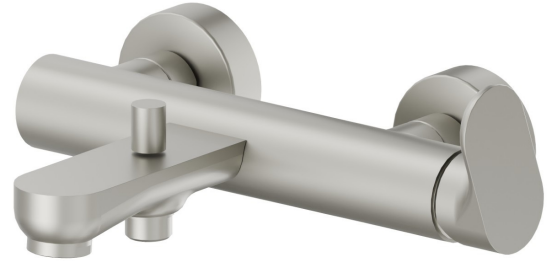

LINFA II

69440.M0.070

Single lever exposed bath mixer automatic diverter
bath/shower set - finish Titanium Satin

FEATURES

Material	Brass
Installation	Wall mounted
Control type	Single lever
Diverter type	Automatic diverter
Water mixing	Mechanical

TECHNICAL DRAWING

LINFA II

69440.M0.070

Single lever exposed bath mixer automatic diverter bath/shower set - finish Titanium Satin

AVAILABLE FINISHES

M0.070

Titanium Satin

01.014

finish Copper Satin

M0.075

finish Copper Glossy