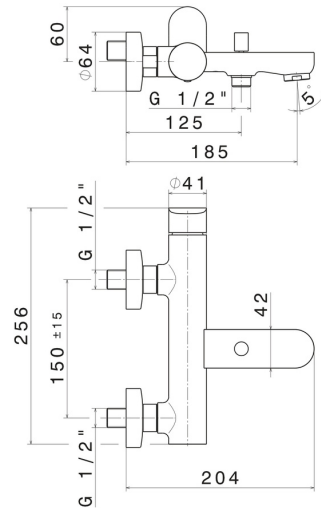

LINFA II

69440.M0.070

Single lever exposed bath mixer automatic diverter
bath/shower set - finish Titanium Satin

FEATURES

Material	Brass
Installation	Wall mounted
Control type	Single lever
Diverter type	Automatic diverter
Water mixing	Mechanical

TECHNICAL DRAWING

LINFA II

69440.M0.070

Single lever exposed bath mixer automatic diverter bath/shower set - finish Titanium Satin

AVAILABLE FINISHES

M0.070

Titanium Satin

01.014