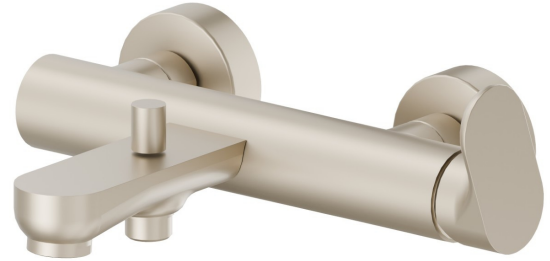

LINFA II

69440.M0.071

Single lever exposed bath mixer automatic diverter
bath/shower set - finish Gold Satin

FEATURES

Material	Brass
Installation	Wall mounted
Control type	Single lever
Diverter type	Automatic diverter
Water mixing	Mechanical

TECHNICAL DRAWING

LINFA II

69440.M0.071

Single lever exposed bath mixer automatic diverter bath/shower set - finish Gold Satin

AVAILABLE FINISHES

M0.071

Gold Satin

01.014

finish Matt White

01.093

finish Matt Black

21.018

finish Chrome

M0.070

finish Titanium Satin

M0.072

finish Copper Satin

M0.075

finish Copper Glossy