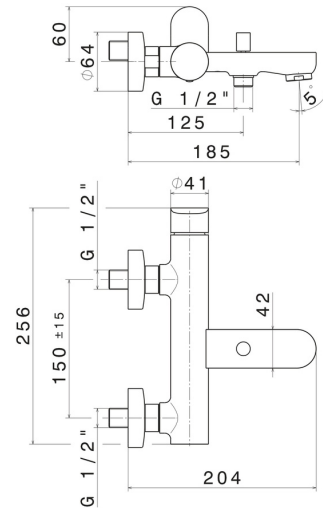

LINFA II

69440.M0.071

Single lever exposed bath mixer automatic diverter
bath/shower set - finish Gold Satin

FEATURES

Material	Brass
Installation	Wall mounted
Control type	Single lever
Diverter type	Automatic diverter
Water mixing	Mechanical

TECHNICAL DRAWING

LINFA II

69440.M0.071

Single lever exposed bath mixer automatic diverter bath/shower set - finish Gold Satin

AVAILABLE FINISHES

M0.071

Gold Satin

01.014