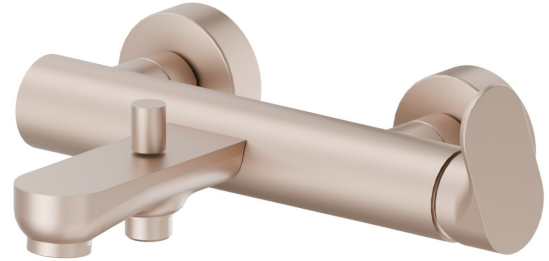

LINFA II

69440.M0.072

Single lever exposed bath mixer automatic diverter
bath/shower set - finish Copper Satin

FEATURES

Material	Brass
Installation	Wall mounted
Control type	Single lever
Diverter type	Automatic diverter
Water mixing	Mechanical

TECHNICAL DRAWING

LINFA II

69440.M0.072

Single lever exposed bath mixer automatic diverter bath/shower set - finish Copper Satin

AVAILABLE FINISHES

M0.072

Copper Satin

01.014

finish Matt White

01.093

finish Matt Black

21.018

finish Chrome

M0.070

finish Titanium Satin

M0.071

finish Gold Satin

M0.075

finish Copper Glossy