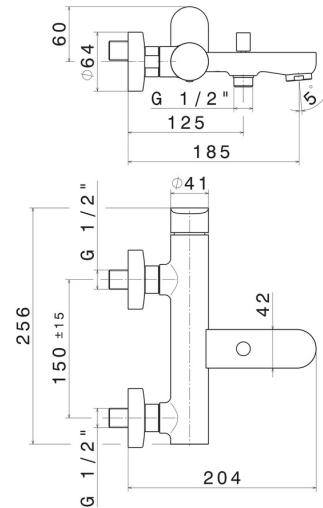

LINFA II

69440.M0.072

Single lever exposed bath mixer automatic diverter
bath/shower set - finish Copper Satin

FEATURES

Material	Brass
Installation	Wall mounted
Control type	Single lever
Diverter type	Automatic diverter
Water mixing	Mechanical

TECHNICAL DRAWING

LINFA II

69440.M0.072

Single lever exposed bath mixer automatic diverter bath/shower set - finish Copper Satin

AVAILABLE FINISHES

M0.072

Copper Satin

01.014