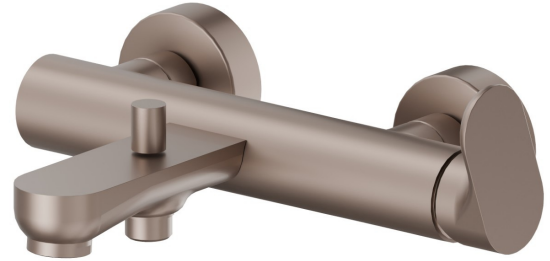

# LINFA II

**69440.M0.075**

Single lever exposed bath mixer automatic diverter  
bath/shower set - finish Copper Glossy

## FEATURES

|               |                           |
|---------------|---------------------------|
| Material      | <b>Brass</b>              |
| Installation  | <b>Wall mounted</b>       |
| Control type  | <b>Single lever</b>       |
| Diverter type | <b>Automatic diverter</b> |
| Water mixing  | <b>Mechanical</b>         |

## TECHNICAL DRAWING

**LINFA II**

**69440.M0.075**

Single lever exposed bath mixer automatic diverter bath/shower set - finish Copper Glossy

**AVAILABLE FINISHES**

---

**M0.075**

Copper Glossy