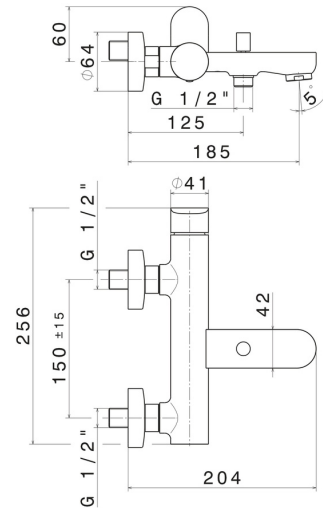

# LINFA II

**69440.M0.075**

Single lever exposed bath mixer automatic diverter  
bath/shower set - finish Copper Glossy

## TECHNICAL DRAWING

**LINFA II**

**69440.M0.075**

Single lever exposed bath mixer automatic diverter bath/shower set - finish Copper Glossy

**AVAILABLE FINISHES**

---

**M0.075**

Copper Glossy