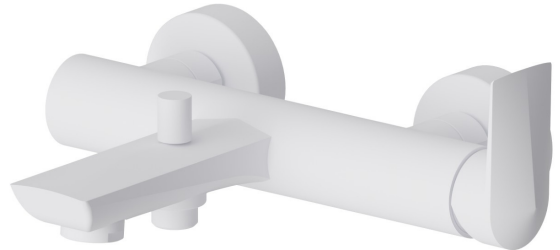

DELTA ZERO

72240.01.014

Single lever exposed bath mixer automatic diverter
bath/shower set - finish Matt White

FEATURES

Material	Brass
Installation	Wall concealed part
Control type	Single lever
Diverter type	Automatic diverter
Water mixing	Mechanical

TECHNICAL DRAWING

DELTA ZERO

72240.01.014

Single lever exposed bath mixer automatic diverter bath/shower set - finish Matt White

AVAILABLE FINISHES

01.014

Matt White

01.093