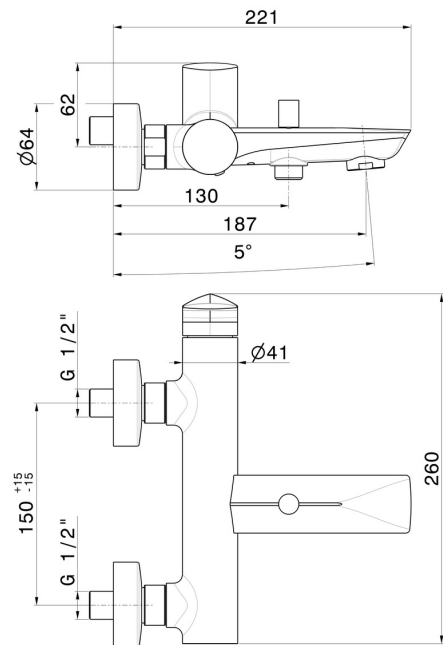

DELTA ZERO

72240.01.014

Single lever exposed bath mixer automatic diverter
bath/shower set - finish Matt White

FEATURES

Material	Brass
Installation	Wall concealed part
Control type	Single lever
Diverter type	Automatic diverter
Water mixing	Mechanical

TECHNICAL DRAWING

DELTA ZERO

72240.01.014

Single lever exposed bath mixer automatic diverter bath/shower set - finish Matt White

AVAILABLE FINISHES

01.014

Matt White

01.093