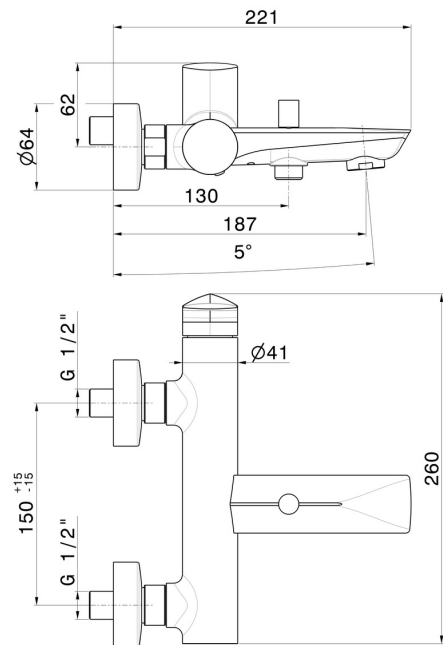

DELTA ZERO

72240.01.093

Single lever exposed bath mixer automatic diverter
bath/shower set - finish Matt Black

FEATURES

Material	Brass
Installation	Wall concealed part
Control type	Single lever
Diverter type	Automatic diverter
Water mixing	Mechanical

TECHNICAL DRAWING

DELTA ZERO

72240.01.093

Single lever exposed bath mixer automatic diverter bath/shower set - finish Matt Black

AVAILABLE FINISHES

01.093

Matt Black

01.014