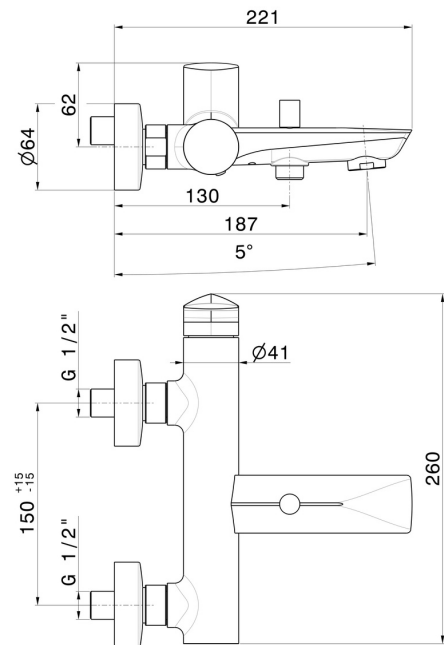

# DELTA ZERO

**72240.21.018**

Single lever exposed bath mixer automatic diverter  
bath/shower set - finish Chrome

Chrome

## FEATURES

Material	<b>Brass</b>
Installation	<b>Wall concealed part</b>
Control type	<b>Single lever</b>
Diverter type	<b>Automatic diverter</b>
Water mixing	<b>Mechanical</b>

## TECHNICAL DRAWING

**DELTA ZERO**

**72240.21.018**

Single lever exposed bath mixer automatic diverter bath/shower set - finish Chrome

**AVAILABLE FINISHES**

---

**21.018**

Chrome