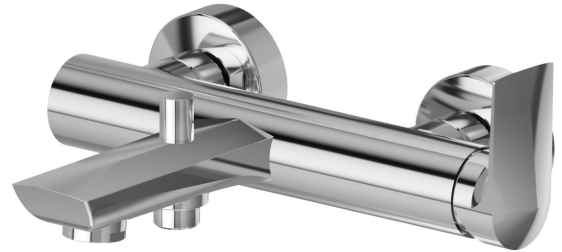

# DELTA ZERO

**72240.21.018**

Single lever exposed bath mixer automatic diverter  
bath/shower set - finish Chrome

Chrome

## FEATURES

Material	<b>Brass</b>
Installation	<b>Wall concealed part</b>
Control type	<b>Single lever</b>
Diverter type	<b>Automatic diverter</b>
Water mixing	<b>Mechanical</b>

## TECHNICAL DRAWING

**DELTA ZERO**

**72240.21.018**

Single lever exposed bath mixer automatic diverter bath/shower set - finish Chrome

**AVAILABLE FINISHES**

---

**21.018**

Chrome