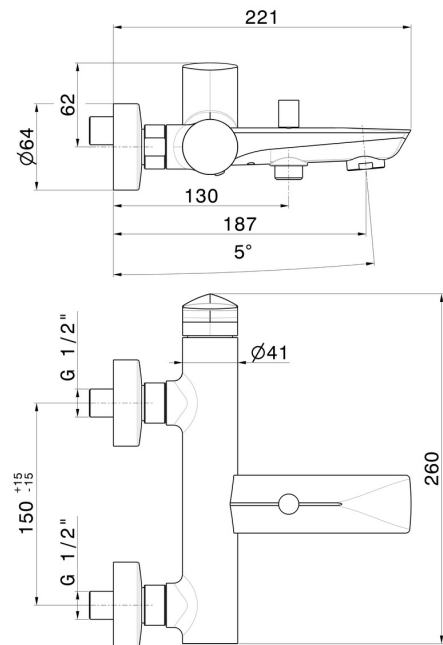

# DELTA ZERO

**72240.58.061**

Single lever exposed bath mixer automatic diverter  
bath/shower set - finish PVD Copper Bronze

PVD Copper Bronze

## FEATURES

Material	<b>Brass</b>
Installation	<b>Wall concealed part</b>
Control type	<b>Single lever</b>
Diverter type	<b>Automatic diverter</b>
Water mixing	<b>Mechanical</b>

## TECHNICAL DRAWING

**DELTA ZERO**

**72240.58.061**

Single lever exposed bath mixer automatic diverter bath/shower set - finish PVD Copper Bronze

**AVAILABLE FINISHES**

---

**58.061**

PVD Copper Bronze