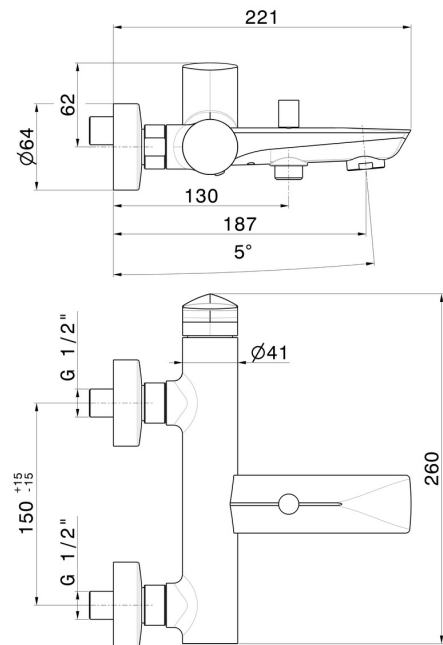

DELTA ZERO

72240.58.063

Single lever exposed bath mixer automatic diverter
bath/shower set - finish PVD Gun Metal

PVD Gun Metal

FEATURES

Material	Brass
Installation	Wall concealed part
Control type	Single lever
Diverter type	Automatic diverter
Water mixing	Mechanical

TECHNICAL DRAWING

DELTA ZERO

72240.58.063

Single lever exposed bath mixer automatic diverter bath/shower set - finish PVD Gun Metal

AVAILABLE FINISHES

58.063

PVD Gun Metal

01.014