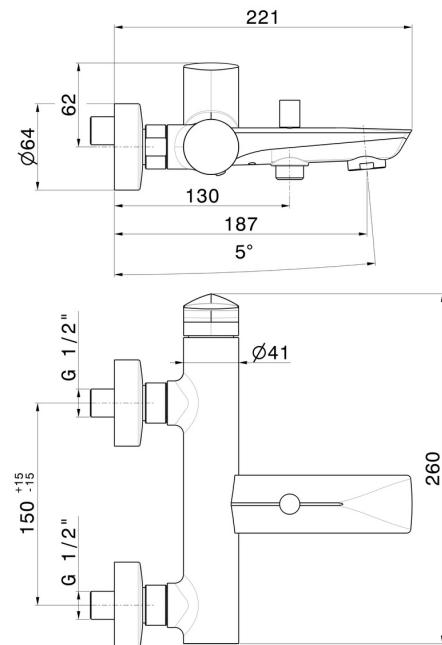

DELTA ZERO

72240.59.064

Single lever exposed bath mixer automatic diverter
bath/shower set - finish PVD Brushed Gun Metal

PVD Brushed Gun Metal

FEATURES

Material	Brass
Installation	Wall concealed part
Control type	Single lever
Diverter type	Automatic diverter
Water mixing	Mechanical

TECHNICAL DRAWING

DELTA ZERO

72240.59.064

Single lever exposed bath mixer automatic diverter bath/shower set - finish PVD Brushed Gun Metal

AVAILABLE FINISHES

59.064

PVD Brushed Gun Metal

01.014