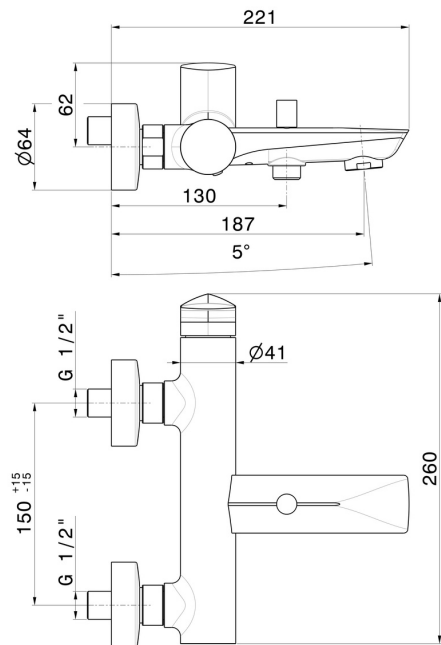

DELTA ZERO

72240.59.067

Single lever exposed bath mixer automatic diverter
bath/shower set - finish PVD Brushed Copper Bronze

PVD Brushed Copper Bronze

FEATURES

Material	Brass
Installation	Wall concealed part
Control type	Single lever
Diverter type	Automatic diverter
Water mixing	Mechanical

TECHNICAL DRAWING

DELTA ZERO

72240.59.067

Single lever exposed bath mixer automatic diverter bath/shower set - finish PVD Brushed Copper Bronze

AVAILABLE FINISHES

59.067

PVD Brushed Copper Bronze

01.014