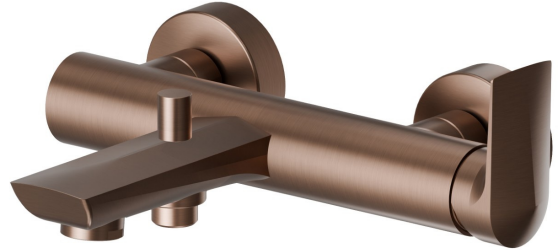

DELTA ZERO

72240.59.067

Single lever exposed bath mixer automatic diverter
bath/shower set - finish PVD Brushed Copper Bronze

PVD Brushed Copper Bronze

FEATURES

Material	Brass
Installation	Wall concealed part
Control type	Single lever
Diverter type	Automatic diverter
Water mixing	Mechanical

TECHNICAL DRAWING

DELTA ZERO

72240.59.067

Single lever exposed bath mixer automatic diverter bath/shower set - finish PVD Brushed Copper Bronze

AVAILABLE FINISHES

59.067

PVD Brushed Copper Bronze

01.014

finish Matt White

01.093

finish Matt Black

21.018

finish Chrome

58.061

finish PVD Copper Bronze

58.063