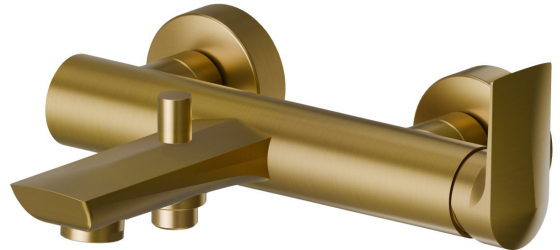

DELTA ZERO

72240.59.097

Single lever exposed bath mixer automatic diverter
bath/shower set - finish PVD Brushed Gold

PVD Brushed Gold

FEATURES

Material	Brass
Installation	Wall concealed part
Control type	Single lever
Diverter type	Automatic diverter
Water mixing	Mechanical

TECHNICAL DRAWING

DELTA ZERO

72240.59.097

Single lever exposed bath mixer automatic diverter bath/shower set - finish PVD Brushed Gold

AVAILABLE FINISHES

59.097

PVD Brushed Gold

01.014

finish Matt White

01.093

finish Matt Black

21.018

finish Chrome

58.061

finish PVD Copper Bronze

58.063