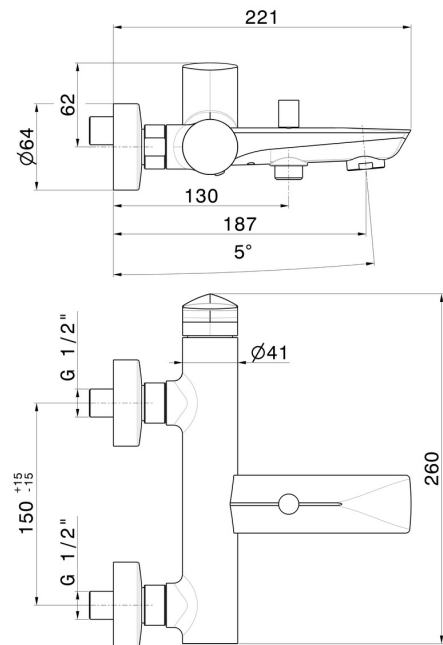

DELTA ZERO

72240.59.097

Single lever exposed bath mixer automatic diverter
bath/shower set - finish PVD Brushed Gold

PVD Brushed Gold

FEATURES

Material	Brass
Installation	Wall concealed part
Control type	Single lever
Diverter type	Automatic diverter
Water mixing	Mechanical

TECHNICAL DRAWING

DELTA ZERO

72240.59.097

Single lever exposed bath mixer automatic diverter bath/shower set - finish PVD Brushed Gold

AVAILABLE FINISHES

59.097

PVD Brushed Gold

01.014