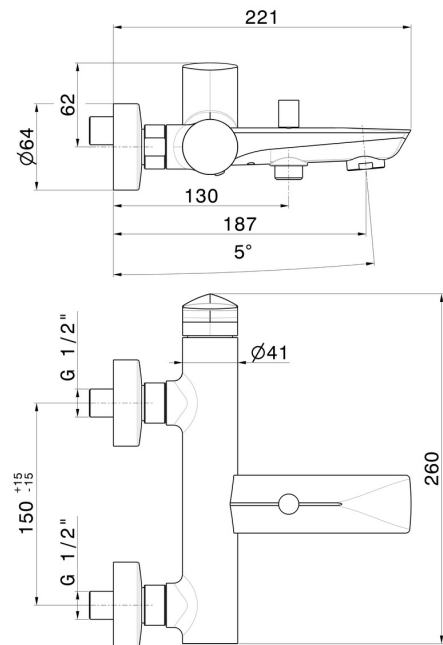

# DELTA ZERO

**72240.61.020**

Single lever exposed bath mixer automatic diverter  
bath/shower set - finish PVD Glossy Gold

PVD Glossy Gold

## FEATURES

Material	<b>Brass</b>
Installation	<b>Wall concealed part</b>
Control type	<b>Single lever</b>
Diverter type	<b>Automatic diverter</b>
Water mixing	<b>Mechanical</b>

## TECHNICAL DRAWING

**DELTA ZERO**

**72240.61.020**

Single lever exposed bath mixer automatic diverter bath/shower set - finish PVD Glossy Gold

**AVAILABLE FINISHES**

---

**61.020**

PVD Glossy Gold