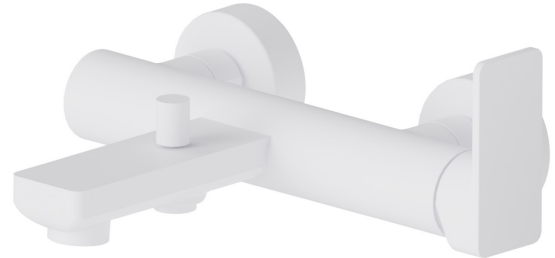

B-EASY

72640.01.014

Single lever exposed bath mixer automatic diverter bath/shower set - finish Matt White

FEATURES

Material	Brass
Installation	Wall mounted
Control type	Single lever
Diverter type	Mechanic diverter
Water mixing	Mechanical

TECHNICAL DRAWING

B-EASY

72640.01.014

Single lever exposed bath mixer automatic diverter bath/shower set - finish Matt White

AVAILABLE FINISHES

01.014

Matt White

01.093