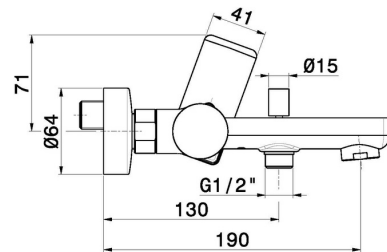

B-EASY

72640.01.014

Single lever exposed bath mixer automatic diverter bath/shower set - finish Matt White

FEATURES

Material	Brass
Installation	Wall mounted
Control type	Single lever
Diverter type	Mechanic diverter
Water mixing	Mechanical

TECHNICAL DRAWING

B-EASY

72640.01.014

Single lever exposed bath mixer automatic diverter bath/shower set - finish Matt White

AVAILABLE FINISHES

01.014

Matt White

01.093