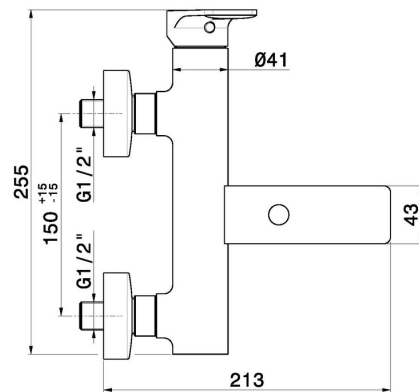

B-EASY

72640.01.014

Single lever exposed bath mixer automatic diverter bath/shower set - finish Matt White

FEATURES

Material	Brass
Installation	Wall mounted
Control type	Single lever
Diverter type	Mechanic diverter
Water mixing	Mechanical

TECHNICAL DRAWING

B-EASY

72640.01.014

Single lever exposed bath mixer automatic diverter bath/shower set - finish Matt White

AVAILABLE FINISHES

01.014

Matt White

01.093