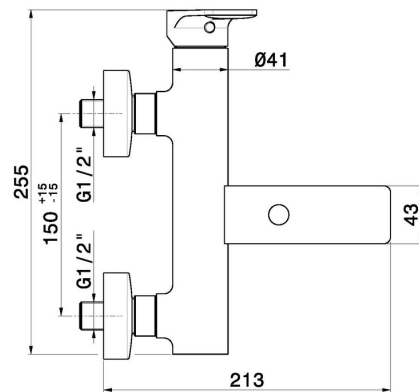

B-EASY

72640.01.093

Single lever exposed bath mixer automatic diverter
bath/shower set - finish Matt Black

FEATURES

Material	Brass
Installation	Wall mounted
Control type	Single lever
Diverter type	Mechanic diverter
Water mixing	Mechanical

TECHNICAL DRAWING

B-EASY

72640.01.093

Single lever exposed bath mixer automatic diverter bath/shower set - finish Matt Black

AVAILABLE FINISHES

01.093

Matt Black

01.014