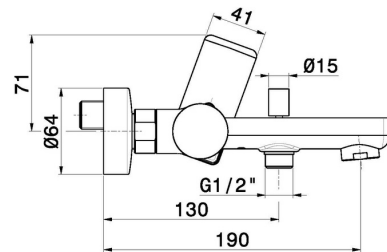

B-EASY

72640.01.093

Single lever exposed bath mixer automatic diverter
bath/shower set - finish Matt Black

FEATURES

Material	Brass
Installation	Wall mounted
Control type	Single lever
Diverter type	Mechanic diverter
Water mixing	Mechanical

TECHNICAL DRAWING

B-EASY

72640.01.093

Single lever exposed bath mixer automatic diverter bath/shower set - finish Matt Black

AVAILABLE FINISHES

01.093

Matt Black

01.014