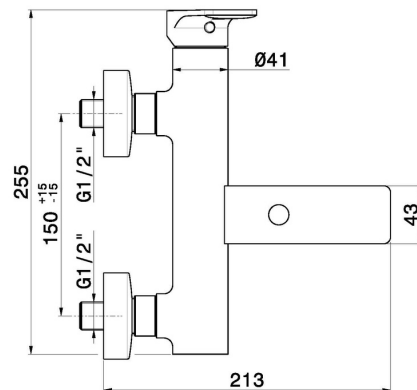

B-EASY

72640.21.018

Single lever exposed bath mixer automatic diverter
bath/shower set - finish Chrome

Chrome

FEATURES

Material	Brass
Installation	Wall mounted
Control type	Single lever
Diverter type	Mechanic diverter
Water mixing	Mechanical

TECHNICAL DRAWING

 **AR Preview**
try it in your home

More Details
on our [website](#)

B-EASY

72640.21.018

Single lever exposed bath mixer automatic diverter bath/shower set - finish Chrome

AVAILABLE FINISHES