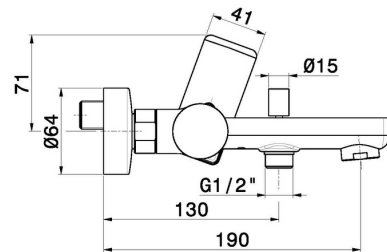

B-EASY

72640.21.018

Single lever exposed bath mixer automatic diverter
bath/shower set - finish Chrome

Chrome

FEATURES

Material	Brass
Installation	Wall mounted
Control type	Single lever
Diverter type	Mechanic diverter
Water mixing	Mechanical

TECHNICAL DRAWING

 **AR Preview**
try it in your home

More Details
on our [website](#)

B-EASY

72640.21.018

Single lever exposed bath mixer automatic diverter bath/shower set - finish Chrome

AVAILABLE FINISHES