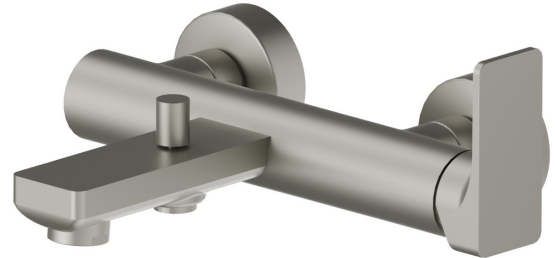

B-EASY

72640.M0.070

Single lever exposed bath mixer automatic diverter
bath/shower set - finish Titanium Satin

Titanium Satin

FEATURES

Material	Brass
Installation	Wall mounted
Control type	Single lever
Diverter type	Mechanic diverter
Water mixing	Mechanical

TECHNICAL DRAWING

B-EASY

72640.M0.070

Single lever exposed bath mixer automatic diverter bath/shower set - finish Titanium Satin

AVAILABLE FINISHES

M0.070

Titanium Satin

01.014

finish Copper Satin

M0.075

finish Copper Glossy