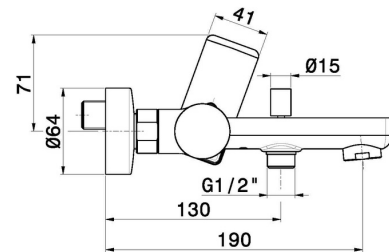

B-EASY

72640.M0.070

Single lever exposed bath mixer automatic diverter
bath/shower set - finish Titanium Satin

Titanium Satin

FEATURES

Material	Brass
Installation	Wall mounted
Control type	Single lever
Diverter type	Mechanic diverter
Water mixing	Mechanical

TECHNICAL DRAWING

B-EASY

72640.M0.070

Single lever exposed bath mixer automatic diverter bath/shower set - finish Titanium Satin

AVAILABLE FINISHES

M0.070

Titanium Satin

01.014