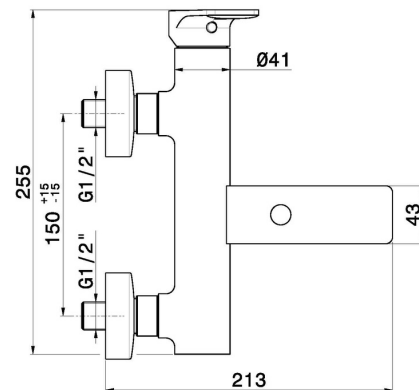

B-EASY

72640.M0.070

Single lever exposed bath mixer automatic diverter
bath/shower set - finish Titanium Satin

Titanium Satin

FEATURES

Material	Brass
Installation	Wall mounted
Control type	Single lever
Diverter type	Mechanic diverter
Water mixing	Mechanical

TECHNICAL DRAWING

B-EASY

72640.M0.070

Single lever exposed bath mixer automatic diverter bath/shower set - finish Titanium Satin

AVAILABLE FINISHES

M0.070

Titanium Satin

01.014