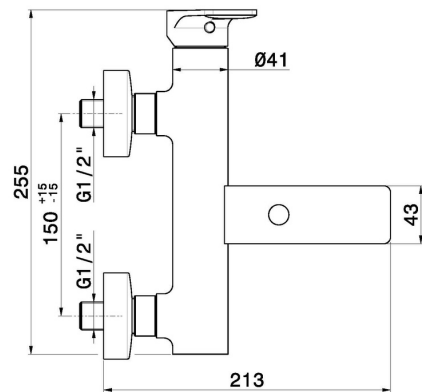

B-EASY

72640.M0.071

Single lever exposed bath mixer automatic diverter
bath/shower set - finish Gold Satin

FEATURES

Material	Brass
Installation	Wall mounted
Control type	Single lever
Diverter type	Mechanic diverter
Water mixing	Mechanical

TECHNICAL DRAWING

 **AR Preview**
try it in your home

More Details
on our [website](#)

B-EASY

72640.M0.071

Single lever exposed bath mixer automatic diverter bath/shower set - finish Gold Satin

AVAILABLE FINISHES