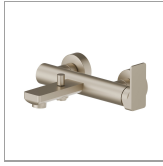

B-EASY

72640.M0.071

Single lever exposed bath mixer automatic diverter
bath/shower set - finish Gold Satin

FEATURES

Material	Brass
Installation	Wall mounted
Control type	Single lever
Diverter type	Mechanic diverter
Water mixing	Mechanical

TECHNICAL DRAWING

 **AR Preview**
try it in your home

More Details
on our [website](#)

B-EASY

72640.M0.071

Single lever exposed bath mixer automatic diverter bath/shower set - finish Gold Satin

AVAILABLE FINISHES