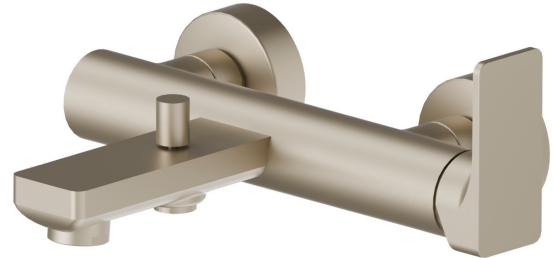

B-EASY

72640.M0.071

Single lever exposed bath mixer automatic diverter
bath/shower set - finish Gold Satin

FEATURES

Material	Brass
Installation	Wall mounted
Control type	Single lever
Diverter type	Mechanic diverter
Water mixing	Mechanical

TECHNICAL DRAWING

 **AR Preview**
try it in your home

More Details
on our [website](#)

B-EASY

72640.M0.071

Single lever exposed bath mixer automatic diverter bath/shower set - finish Gold Satin

AVAILABLE FINISHES

M0.071

Gold Satin

01.014

finish Matt White

01.093

finish Matt Black

21.018

finish Chrome

M0.070

finish Titanium Satin

M0.072

finish Copper Satin

M0.075

finish Copper Glossy

AR Preview
try it in your home

More Details
on our [website](#)