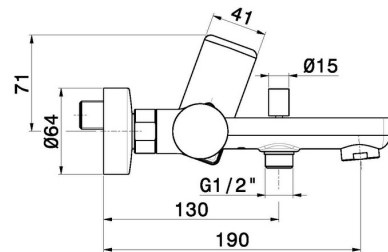

TECHNICAL DRAWING

AR Preview
try it in your home

More Details
on our [website](#)