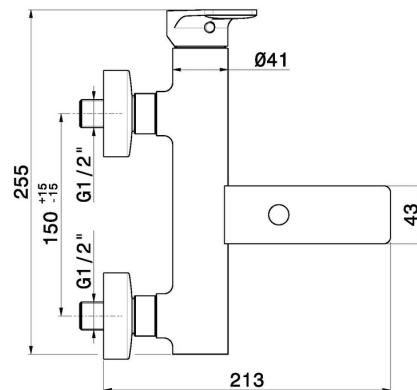

TECHNICAL DRAWING

AR Preview
try it in your home

More Details
on our [website](#)