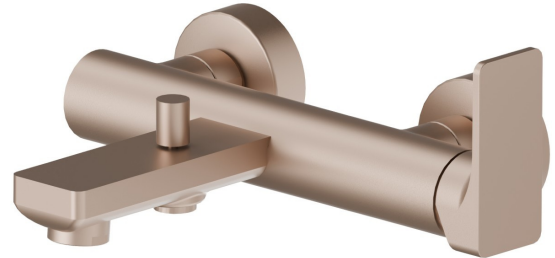

# B-EASY

## 72640.M0.072

Single lever exposed bath mixer automatic diverter bath/shower set - finish Copper Satin

Copper Satin

### FEATURES

Material	<b>Brass</b>
Installation	<b>Wall mounted</b>
Control type	<b>Single lever</b>
Diverter type	<b>Mechanic diverter</b>
Water mixing	<b>Mechanical</b>

### TECHNICAL DRAWING

 **AR Preview**  
try it in your home

More Details  
on our [website](#)

**B-EASY**

**72640.M0.072**

Single lever exposed bath mixer automatic diverter bath/shower set - finish Copper Satin