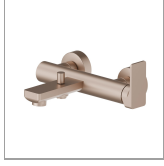

## 72640.M0.072

Single lever exposed bath mixer automatic diverter bath/shower set - finish Copper Satin

Copper Satin

### FEATURES

Material	<b>Brass</b>
Installation	<b>Wall mounted</b>
Control type	<b>Single lever</b>
Diverter type	<b>Mechanic diverter</b>
Water mixing	<b>Mechanical</b>

### TECHNICAL DRAWING

 **AR Preview**  
try it in your home

More Details  
on our [website](#)

**B-EASY**

**72640.M0.072**

Single lever exposed bath mixer automatic diverter bath/shower set - finish Copper Satin