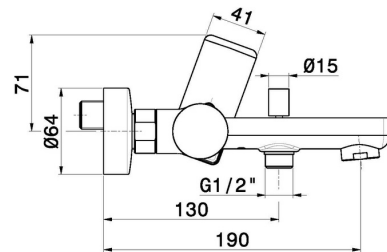

TECHNICAL DRAWING

AR Preview
try it in your home

More Details
on our [website](#)