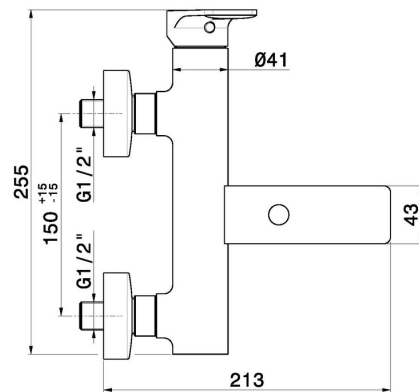

TECHNICAL DRAWING