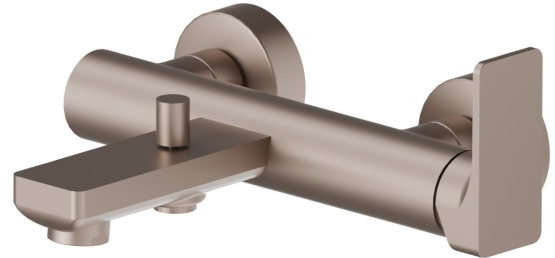

# B-EASY

## 72640.M0.075

Single lever exposed bath mixer automatic diverter  
bath/shower set - finish Copper Glossy

### FEATURES

|               |                          |
|---------------|--------------------------|
| Material      | <b>Brass</b>             |
| Installation  | <b>Wall mounted</b>      |
| Control type  | <b>Single lever</b>      |
| Diverter type | <b>Mechanic diverter</b> |
| Water mixing  | <b>Mechanical</b>        |

### TECHNICAL DRAWING

**B-EASY**

**72640.M0.075**

Single lever exposed bath mixer automatic diverter bath/shower set - finish Copper Glossy

**AVAILABLE FINISHES**

---

**M0.075**

Copper Glossy