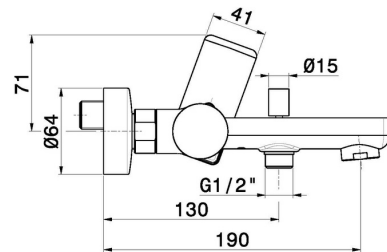

TECHNICAL DRAWING