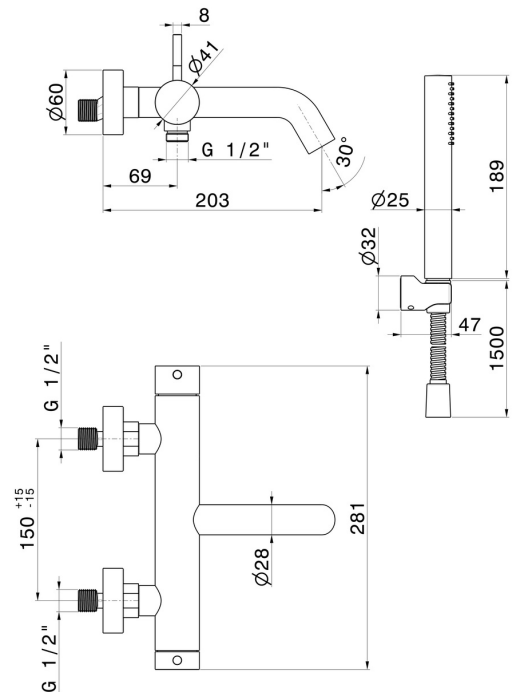

X-STEEL 316

69641CX.50.050

Single lever exposed bath mixer mechanical diverter bath/shower set - finish Stainless Steel

Stainless steel 304.

FEATURES

Material	Stainless Steel
Technology	Save Water
Installation	Wall mounted
Diverter type	Mechanic diverter
Water mixing	Mechanical

TECHNICAL DRAWING

X-STEEL 316

69641CX.50.050

Single lever exposed bath mixer mechanical diverter bath/shower set - finish Stainless Steel

AVAILABLE FINISHES

50.050

Stainless Steel

59.064