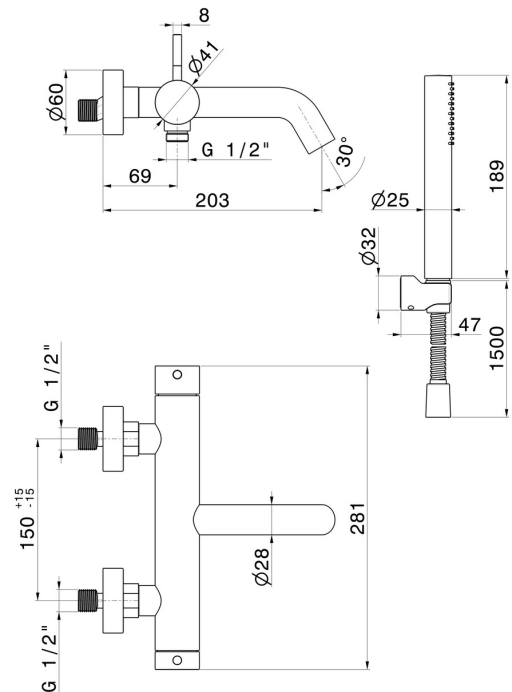

# X-STEEL 316

**69641CX.59.064**

Single lever exposed bath mixer mechanical diverter bath/shower set - finish PVD Brushed Gun Metal

Stainless steel 304.

PVD Brushed Gun Metal

## TECHNICAL DRAWING

**X-STEEL 316**

**69641CX.59.064**

Single lever exposed bath mixer mechanical diverter bath/shower set - finish PVD Brushed Gun Metal

**AVAILABLE FINISHES**

---

**59.064**

PVD Brushed Gun Metal

**59.098**

finish PVD Brushed Pale Gold