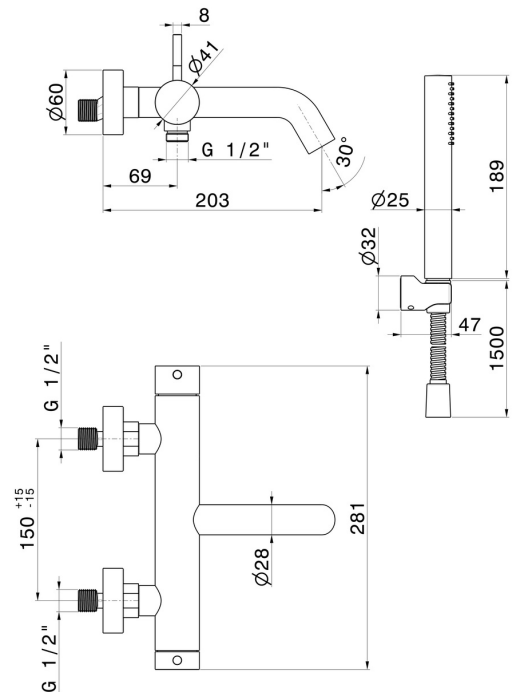

## 69641CX.59.066

Single lever exposed bath mixer mechanical diverter bath/shower set - finish PVD Brushed steel

Stainless steel 304.

### TECHNICAL DRAWING

**X-STEEL 316**

**69641CX.59.066**

Single lever exposed bath mixer mechanical diverter bath/shower set - finish PVD Brushed steel

**AVAILABLE FINISHES**

---

**59.066**

PVD Brushed steel

**59.098**

finish PVD Brushed Pale Gold