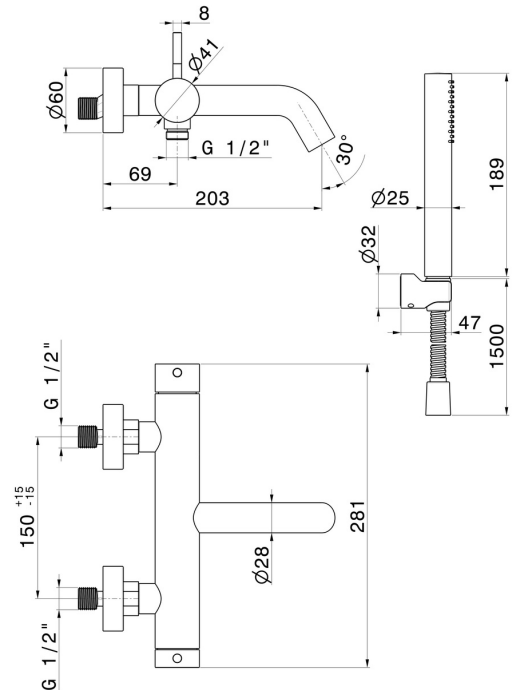

## 69641CX.59.067

Single lever exposed bath mixer mechanical diverter bath/shower set - finish PVD Brushed Copper Bronze

Stainless steel 304.

### TECHNICAL DRAWING

**X-STEEL 316**

**69641CX.59.067**

Single lever exposed bath mixer mechanical diverter bath/shower set - finish PVD Brushed Copper Bronze

**AVAILABLE FINISHES**

---

**59.067**

PVD Brushed Copper Bronze

**59.098**

finish PVD Brushed Pale Gold