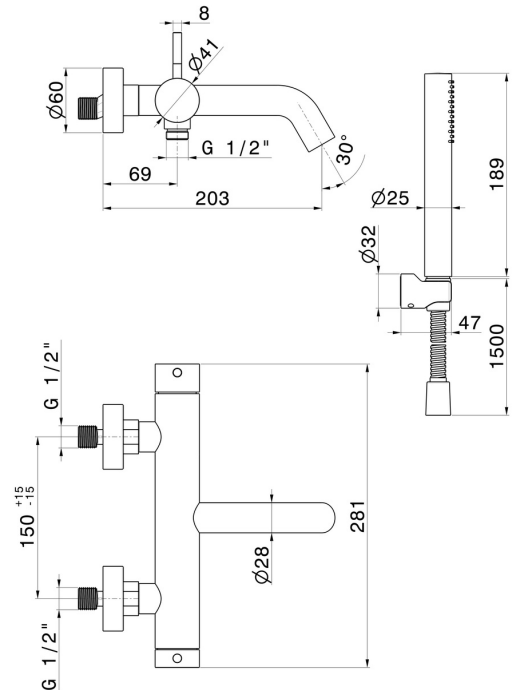

X-STEEL 316

69641CX.59.097

Single lever exposed bath mixer mechanical diverter bath/shower set - finish PVD Brushed Gold

Stainless steel 304.

FEATURES

Material	Stainless Steel
Technology	Save Water
Installation	Wall mounted
Diverter type	Mechanic diverter
Water mixing	Mechanical

TECHNICAL DRAWING

 **AR Preview**
try it in your home

More Details
on our [website](#)

X-STEEL 316

69641CX.59.097

Single lever exposed bath mixer mechanical diverter bath/shower set - finish PVD Brushed Gold