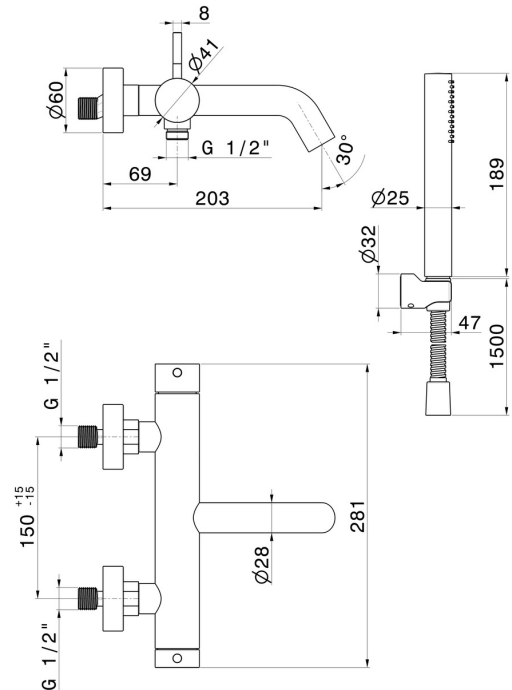

X-STEEL 316

69641CX.59.098

Single lever exposed bath mixer mechanical diverter bath/shower set - finish PVD Brushed Pale Gold

Stainless steel 304.

PVD Brushed Pale Gold

FEATURES

- | | |
|---------------|--------------------------|
| Material | Stainless Steel |
| Technology | Save Water |
| Installation | Wall mounted |
| Diverter type | Mechanic diverter |
| Water mixing | Mechanical |

TECHNICAL DRAWING

 **AR Preview**
try it in your home

More Details
on our [website](#)

X-STEEL 316

69641CX.59.098

Single lever exposed bath mixer mechanical diverter bath/shower set - finish PVD Brushed Pale Gold