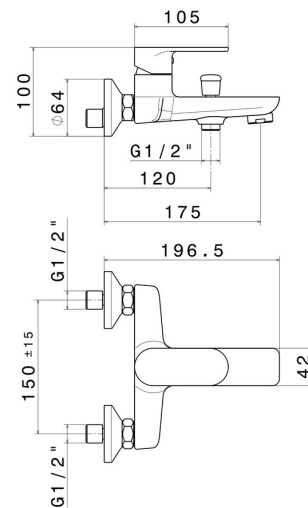

EXTRO

69340.01.093

Single lever exposed bath mixer with automatic diverter
bath/shower set - finish Matt Black

FEATURES

Material	Brass
Installation	Wall mounted
Control type	Single lever
Diverter type	Automatic diverter
Water mixing	Mechanical

TECHNICAL DRAWING

EXTRO

69340.01.093

Single lever exposed bath mixer with automatic diverter bath/shower set - finish Matt Black

AVAILABLE FINISHES

01.093

Matt Black

21.018