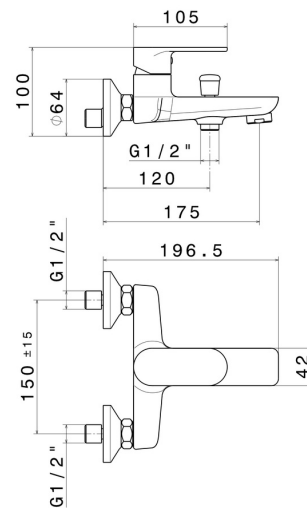

EXTRO

69340.21.018

Single lever exposed bath mixer with automatic diverter
bath/shower set - finish Chrome

Chrome

FEATURES

| | |
|---------------|---------------------------|
| Material | Brass |
| Installation | Wall mounted |
| Control type | Single lever |
| Diverter type | Automatic diverter |
| Water mixing | Mechanical |

TECHNICAL DRAWING

EXTRO

69340.21.018

Single lever exposed bath mixer with automatic diverter bath/shower set - finish Chrome

AVAILABLE FINISHES

21.018

Chrome

01.093