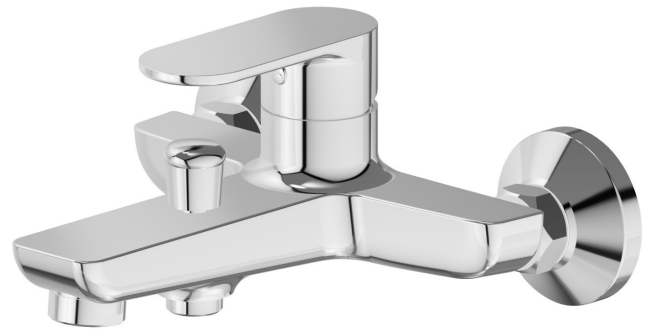

EXTRO

69340.21.018

Single lever exposed bath mixer with automatic diverter
bath/shower set - finish Chrome

Chrome

FEATURES

| | |
|---------------|---------------------------|
| Material | Brass |
| Installation | Wall mounted |
| Control type | Single lever |
| Diverter type | Automatic diverter |
| Water mixing | Mechanical |

TECHNICAL DRAWING

EXTRO

69340.21.018

Single lever exposed bath mixer with automatic diverter bath/shower set - finish Chrome

AVAILABLE FINISHES

21.018

Chrome

01.093

finish Matt Black