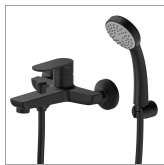

# EXTRO

**69340C.01.093**

Single lever exposed bath mixer with automatic diverter  
bath/shower set - finish Matt Black

## FEATURES

Material	<b>Brass</b>
Installation	<b>Wall mounted</b>
Control type	<b>Single lever</b>
Diverter type	<b>Automatic diverter</b>
Water mixing	<b>Mechanical</b>

## TECHNICAL DRAWING

**EXTRO**

**69340C.01.093**

Single lever exposed bath mixer with automatic diverter bath/shower set - finish Matt Black

**AVAILABLE FINISHES**

---

**01.093**

Matt Black