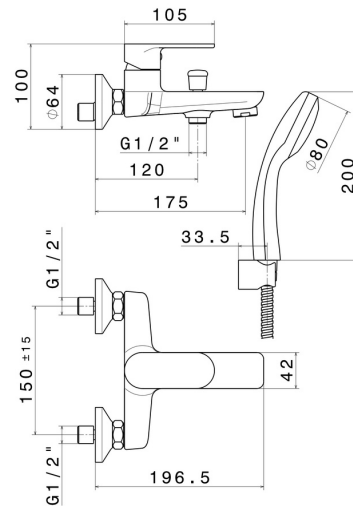

# EXTRO

**69340C.01.093**

Single lever exposed bath mixer with automatic diverter  
bath/shower set - finish Matt Black

## FEATURES

Material	<b>Brass</b>
Installation	<b>Wall mounted</b>
Control type	<b>Single lever</b>
Diverter type	<b>Automatic diverter</b>
Water mixing	<b>Mechanical</b>

## TECHNICAL DRAWING

**EXTRO**

**69340C.01.093**

Single lever exposed bath mixer with automatic diverter bath/shower set - finish Matt Black

**AVAILABLE FINISHES**

---

**01.093**

Matt Black