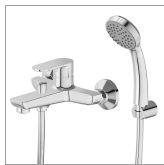

# EXTRO

**69340C.21.018**

Single lever exposed bath mixer with automatic diverter  
bath/shower set - finish Chrome

## FEATURES

Material	<b>Brass</b>
Installation	<b>Wall mounted</b>
Control type	<b>Single lever</b>
Diverter type	<b>Automatic diverter</b>
Water mixing	<b>Mechanical</b>

## TECHNICAL DRAWING

**EXTRO**

**69340C.21.018**

Single lever exposed bath mixer with automatic diverter bath/shower set - finish Chrome

**AVAILABLE FINISHES**

---

**21.018**

Chrome