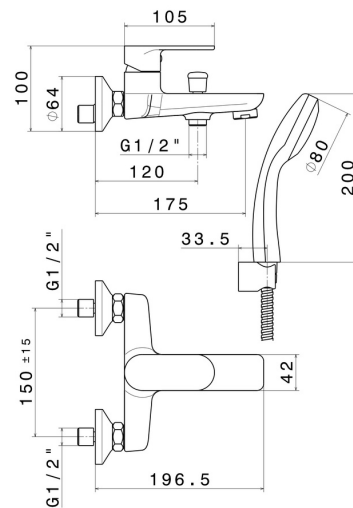

# EXTRO

**69340C.21.018**

Single lever exposed bath mixer with automatic diverter  
bath/shower set - finish Chrome

## FEATURES

Material	<b>Brass</b>
Installation	<b>Wall mounted</b>
Control type	<b>Single lever</b>
Diverter type	<b>Automatic diverter</b>
Water mixing	<b>Mechanical</b>

## TECHNICAL DRAWING

**EXTRO**

**69340C.21.018**

Single lever exposed bath mixer with automatic diverter bath/shower set - finish Chrome

**AVAILABLE FINISHES**

---

**21.018**

Chrome