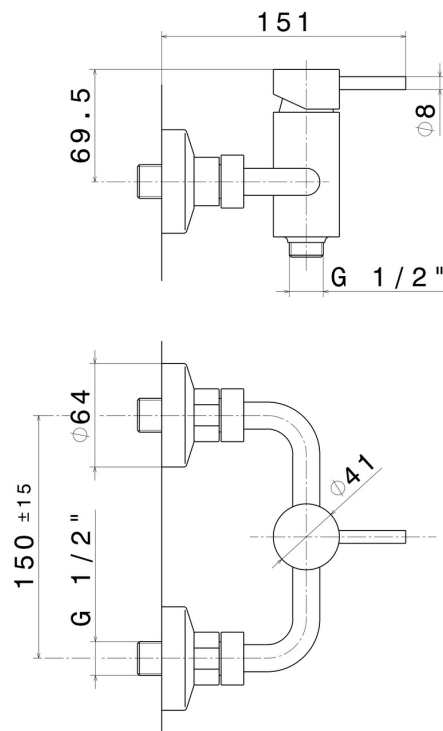

XT

4255.01.093

Single lever exposed shower mixer - finish Matt Black

FEATURES

Material	Brass
Installation	Wall mounted
Control type	Single lever
Water mixing	Mechanical

TECHNICAL DRAWING

XT

4255.01.093