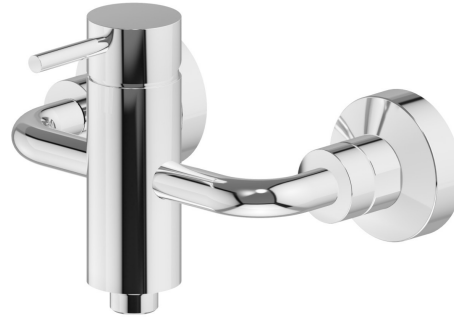

XT

4255.21.018

Single lever exposed shower mixer - finish Chrome

Chrome

FEATURES

Material	Brass
Installation	Wall mounted
Control type	Single lever
Water mixing	Mechanical

TECHNICAL DRAWING

XT

4255.21.018

Single lever exposed shower mixer - finish Chrome

AVAILABLE FINISHES

21.018

Chrome

01.014

finish Matt White

01.093

finish Matt Black

47.083

finish Groove Bronze

58.061

finish PVD Copper Bronze

58.063

finish PVD Gun Metal

59.064