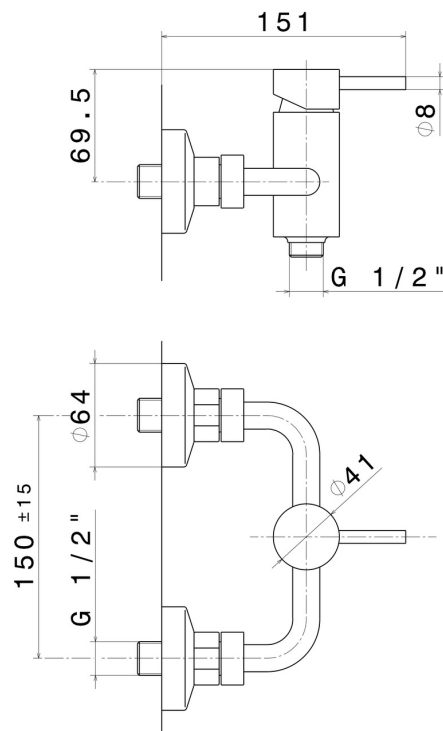

XT

4255.21.018

Single lever exposed shower mixer - finish Chrome

Chrome

FEATURES

Material	Brass
Installation	Wall mounted
Control type	Single lever
Water mixing	Mechanical

TECHNICAL DRAWING

XT

4255.21.018

Single lever exposed shower mixer - finish Chrome

AVAILABLE FINISHES

21.018

Chrome

01.014

finish Matt White

01.093