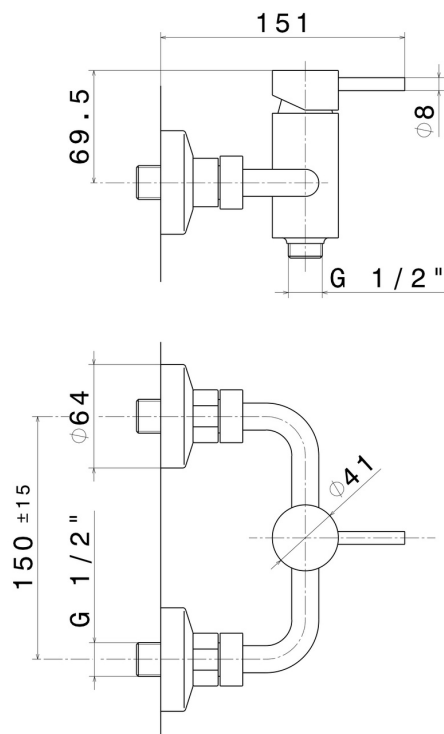

XT

4255.47.083

Single lever exposed shower mixer - finish Groove Bronze

Groove Bronze

FEATURES

Material
Installation
Control type
Water mixing

Brass
Wall mounted
Single lever
Mechanical

TECHNICAL DRAWING

XT

4255.47.083

Single lever exposed shower mixer - finish Groove Bronze

AVAILABLE FINISHES

47.083

Groove Bronze

01.014

finish Matt White