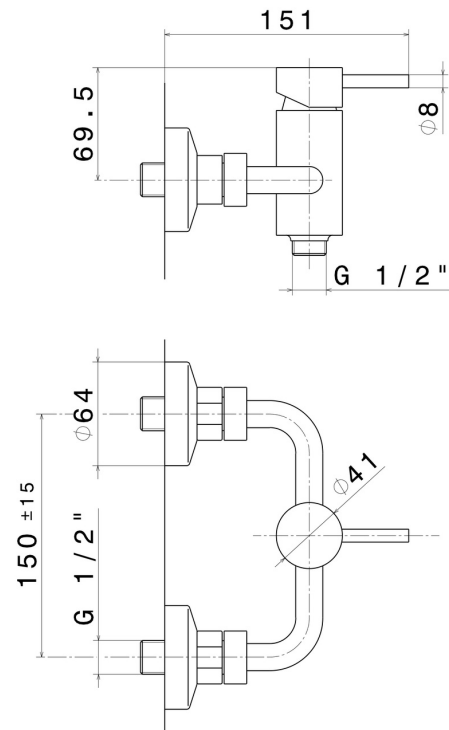

XT

4255.58.061

Single lever exposed shower mixer - finish PVD Copper Bronze

PVD Copper Bronze

FEATURES

Material
Installation
Control type
Water mixing

Brass
Wall mounted
Single lever
Mechanical

TECHNICAL DRAWING

 **AR Preview**
try it in your home

More Details
on our [website](#)

XT

4255.58.061

Single lever exposed shower mixer - finish PVD Copper Bronze

AVAILABLE FINISHES

58.061

PVD Copper Bronze