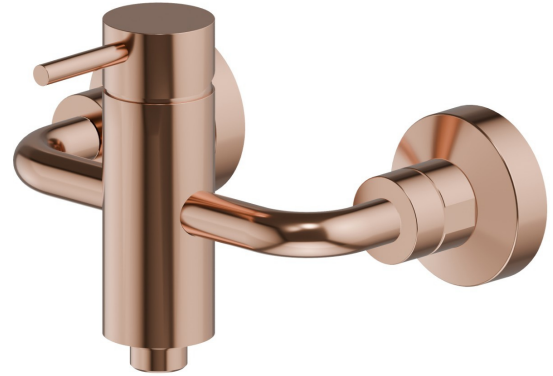

XT

4255.58.061

Single lever exposed shower mixer - finish PVD Copper Bronze

PVD Copper Bronze

FEATURES

Material
Installation
Control type
Water mixing

Brass
Wall mounted
Single lever
Mechanical

TECHNICAL DRAWING

 **AR Preview**
try it in your home

More Details
on our [website](#)

XT

4255.58.061

Single lever exposed shower mixer - finish PVD Copper Bronze

AVAILABLE FINISHES

58.061

PVD Copper Bronze

01.014

finish Matt White

01.093

finish Matt Black

21.018

finish Chrome

47.083

finish Groove Bronze

58.063

finish PVD Gun Metal

59.064

finish PVD Brushed Gun Metal

59.066

finish PVD Brushed steel

59.067

finish PVD Brushed Copper Bronze