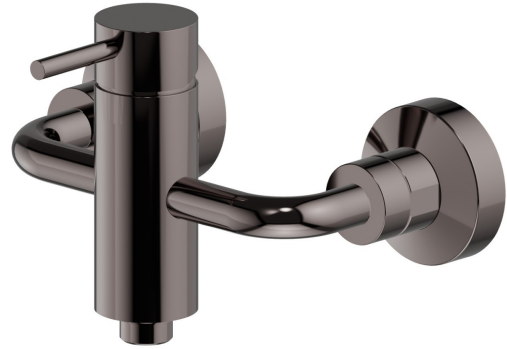

# XT

**4255.58.063**

Single lever exposed shower mixer - finish PVD Gun Metal

PVD Gun Metal

## FEATURES

|              |                     |
|--------------|---------------------|
| Material     | <b>Brass</b>        |
| Installation | <b>Wall mounted</b> |
| Control type | <b>Single lever</b> |
| Water mixing | <b>Mechanical</b>   |

## TECHNICAL DRAWING

**XT**

**4255.58.063**

Single lever exposed shower mixer - finish PVD Gun Metal

**AVAILABLE FINISHES**

---

**58.063**

PVD Gun Metal