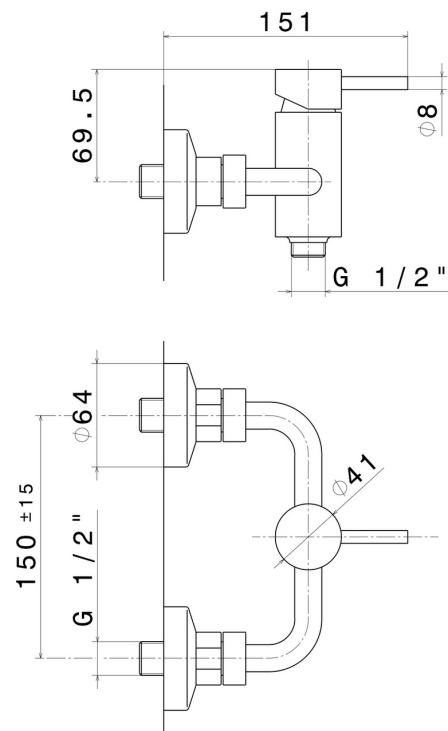

# XT

**4255.58.063**

Single lever exposed shower mixer - finish PVD Gun Metal

PVD Gun Metal

## FEATURES

|              |                     |
|--------------|---------------------|
| Material     | <b>Brass</b>        |
| Installation | <b>Wall mounted</b> |
| Control type | <b>Single lever</b> |
| Water mixing | <b>Mechanical</b>   |

## TECHNICAL DRAWING

**XT**

**4255.58.063**

Single lever exposed shower mixer - finish PVD Gun Metal

**AVAILABLE FINISHES**

---

**58.063**

PVD Gun Metal