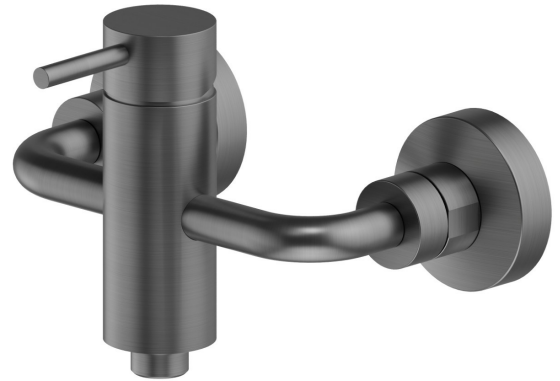

XT

4255.59.064

Single lever exposed shower mixer - finish PVD Brushed Gun Metal

PVD Brushed Gun Metal

FEATURES

Material	Brass
Installation	Wall mounted
Control type	Single lever
Water mixing	Mechanical

TECHNICAL DRAWING

XT

4255.59.064

Single lever exposed shower mixer - finish PVD Brushed Gun Metal

AVAILABLE FINISHES

59.064

PVD Brushed Gun Metal

01.014

finish Matt White