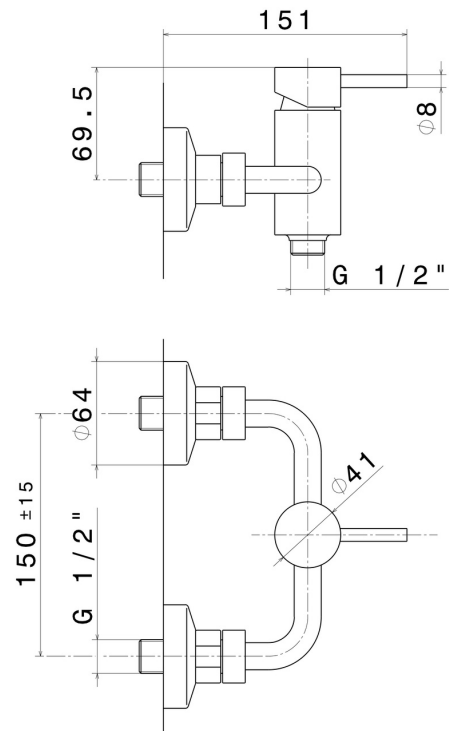

XT

4255.59.064

Single lever exposed shower mixer - finish PVD Brushed Gun Metal

PVD Brushed Gun Metal

FEATURES

Material	Brass
Installation	Wall mounted
Control type	Single lever
Water mixing	Mechanical

TECHNICAL DRAWING

XT

4255.59.064

Single lever exposed shower mixer - finish PVD Brushed Gun Metal

AVAILABLE FINISHES

59.064

PVD Brushed Gun Metal

01.014

finish Matt White