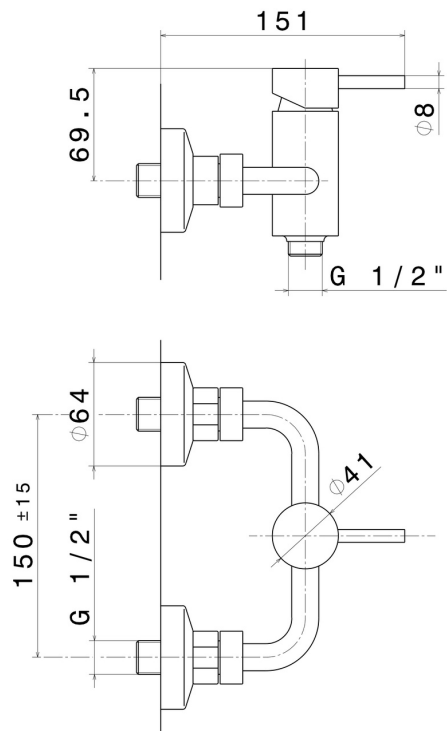

# XT

**4255.59.066**

Single lever exposed shower mixer - finish PVD Brushed steel

PVD Brushed steel

## FEATURES

Material	<b>Brass</b>
Installation	<b>Wall mounted</b>
Control type	<b>Single lever</b>
Water mixing	<b>Mechanical</b>

## TECHNICAL DRAWING

**XT**

**4255.59.066**

Single lever exposed shower mixer - finish PVD Brushed steel

**AVAILABLE FINISHES**

---

**59.066**

PVD Brushed steel