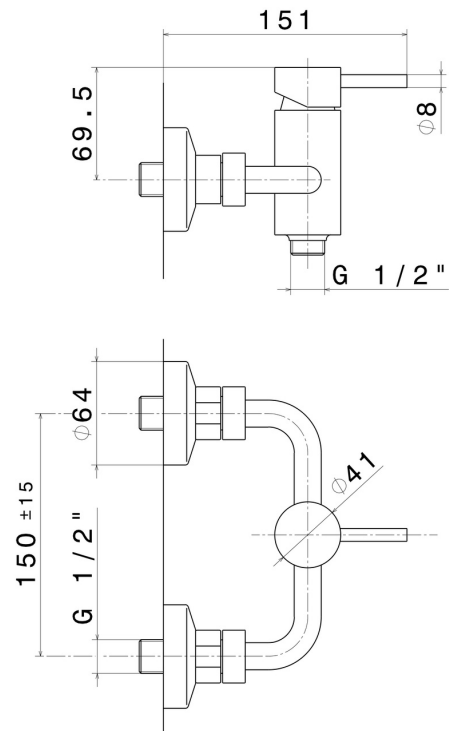

# XT

**4255.59.067**

Single lever exposed shower mixer - finish PVD Brushed Copper Bronze

PVD Brushed Copper Bronze

## FEATURES

Material	<b>Brass</b>
Installation	<b>Wall mounted</b>
Control type	<b>Single lever</b>
Water mixing	<b>Mechanical</b>

## TECHNICAL DRAWING

**XT**

**4255.59.067**

Single lever exposed shower mixer - finish PVD Brushed Copper Bronze

**AVAILABLE FINISHES**

---

**59.067**

PVD Brushed Copper Bronze