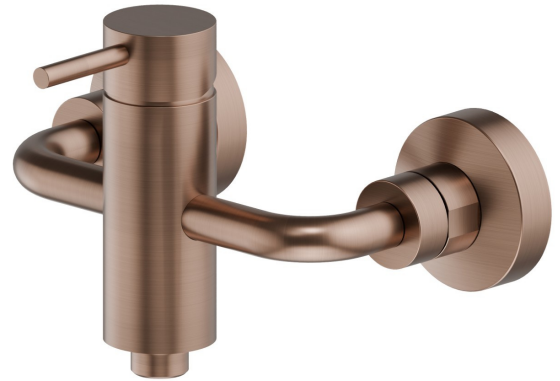

# XT

**4255.59.067**

Single lever exposed shower mixer - finish PVD Brushed Copper Bronze

PVD Brushed Copper Bronze

## FEATURES

Material	<b>Brass</b>
Installation	<b>Wall mounted</b>
Control type	<b>Single lever</b>
Water mixing	<b>Mechanical</b>

## TECHNICAL DRAWING

**XT**

**4255.59.067**

Single lever exposed shower mixer - finish PVD Brushed Copper Bronze

**AVAILABLE FINISHES**

---

**59.067**

PVD Brushed Copper Bronze

**01.014**

finish Matt White

**01.093**

finish Matt Black

**21.018**

finish Chrome

**47.083**

finish Groove Bronze