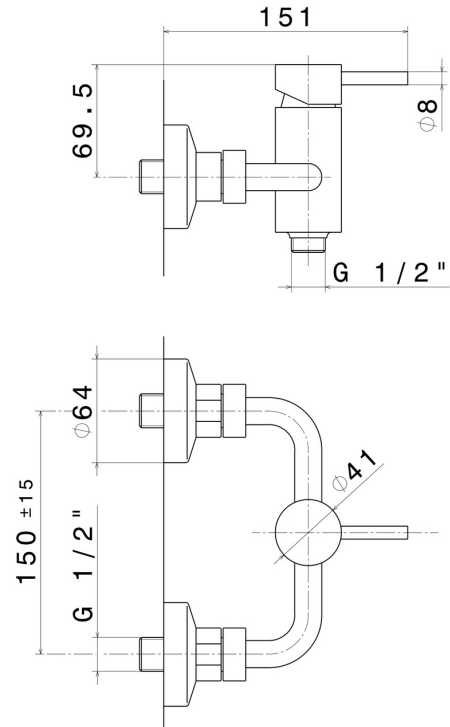

XT

4255.59.097

Single lever exposed shower mixer - finish PVD Brushed Gold

PVD Brushed Gold

FEATURES

Material	Brass
Installation	Wall mounted
Control type	Single lever
Water mixing	Mechanical

TECHNICAL DRAWING