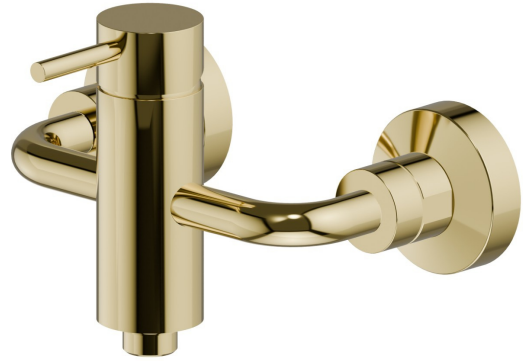

XT

4255.61.020

Single lever exposed shower mixer - finish PVD Glossy Gold

PVD Glossy Gold

FEATURES

Material	Brass
Installation	Wall mounted
Control type	Single lever
Water mixing	Mechanical

TECHNICAL DRAWING

XT

4255.61.020

Single lever exposed shower mixer - finish PVD Glossy Gold

AVAILABLE FINISHES

61.020

PVD Glossy Gold

01.014

finish Matt White

01.093

finish Matt Black

21.018

finish Chrome

47.083

finish Groove Bronze

58.061

finish PVD Copper Bronze