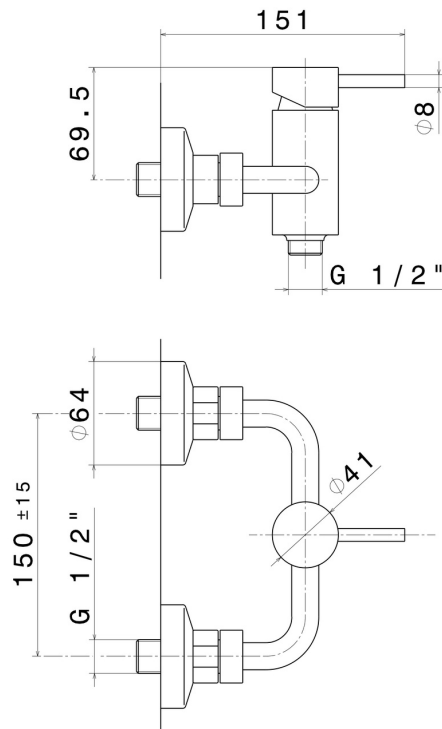

XT

4255.61.020

Single lever exposed shower mixer - finish PVD Glossy Gold

PVD Glossy Gold

FEATURES

Material	Brass
Installation	Wall mounted
Control type	Single lever
Water mixing	Mechanical

TECHNICAL DRAWING