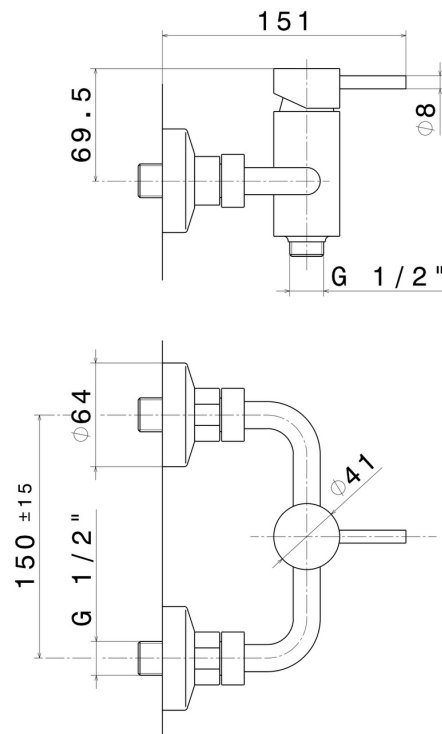

## 4255.M0.070

Single lever exposed shower mixer - finish Titanium Satin

Titanium Satin

### FEATURES

---

Material	<b>Brass</b>
Installation	<b>Wall mounted</b>
Control type	<b>Single lever</b>
Water mixing	<b>Mechanical</b>

### TECHNICAL DRAWING

---

**XT**

**4255.M0.070**

Single lever exposed shower mixer - finish Titanium Satin