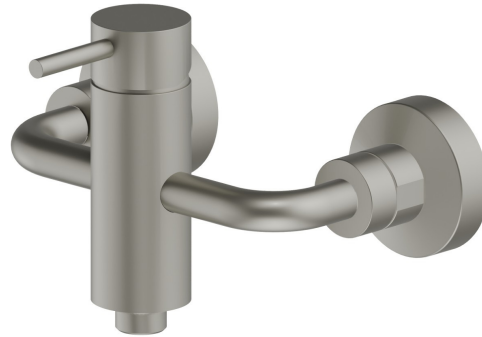

## 4255.M0.070

Single lever exposed shower mixer - finish Titanium Satin

Titanium Satin

### FEATURES

---

Material	<b>Brass</b>
Installation	<b>Wall mounted</b>
Control type	<b>Single lever</b>
Water mixing	<b>Mechanical</b>

### TECHNICAL DRAWING

---

**XT**

**4255.M0.070**

Single lever exposed shower mixer - finish Titanium Satin