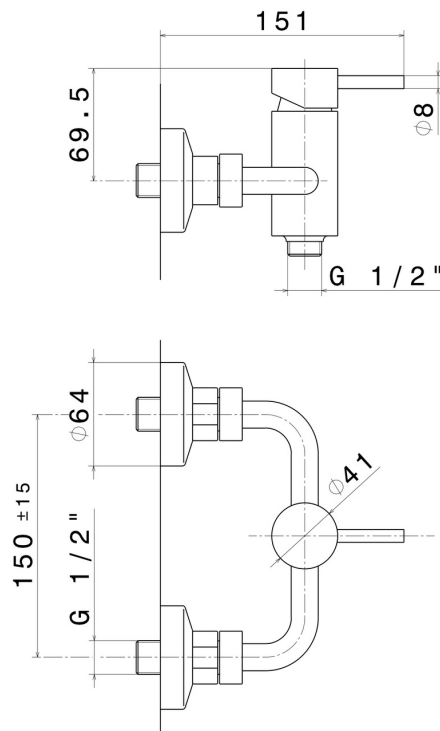

XT

4255.M0.071

Single lever exposed shower mixer - finish Gold Satin

Gold Satin

FEATURES

Material	Brass
Installation	Wall mounted
Control type	Single lever
Water mixing	Mechanical

TECHNICAL DRAWING

XT