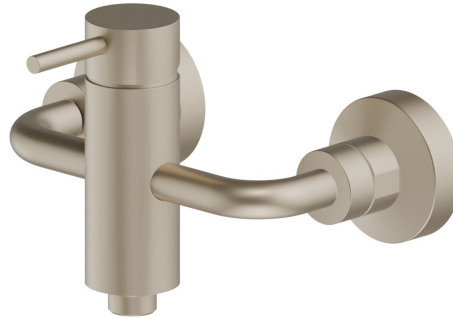

XT

4255.M0.071

Single lever exposed shower mixer - finish Gold Satin

Gold Satin

FEATURES

Material	Brass
Installation	Wall mounted
Control type	Single lever
Water mixing	Mechanical

TECHNICAL DRAWING

XT

4255.M0.071

Single lever exposed shower mixer - finish Gold Satin

AVAILABLE FINISHES

M0.071

Gold Satin

01.014

finish Matt White

01.093

finish Matt Black

21.018

finish Chrome

47.083

finish Groove Bronze

58.061

finish PVD Copper Bronze

58.063